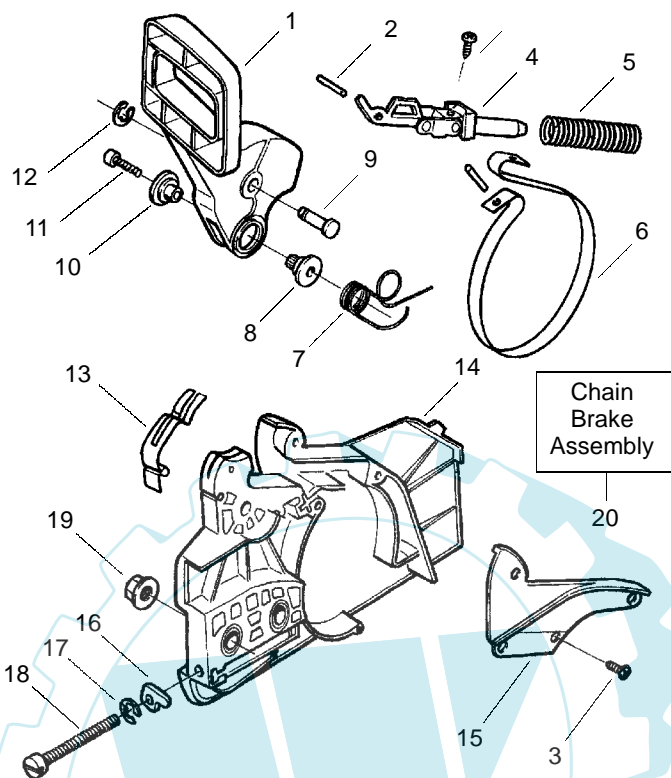

↗ = NEW PART NUMBER FOR THIS IPL

★ = REFER TO THE SERVICE REFERENCE INDICATED FOR MORE INFORMATION. (LOCATED AT END OF IPL)

PARTS LIST NO. 530087662		OKAY® PARTS LIST	CHAIN SAW MODEL(S) M335
DATE 11/26/02	Replaces 87662 - 07/23/02		Note: Illustration may differ from actual model due to design changes

Carburetor Assembly – WT-391 – #530069722

Ref.	Part No.	Description
1.	530038479	Limiter Cap–High
2.	530038478	Limiter Cap–Low
3.	530069826	Carburetor Repair Kit (KIT= Indicates Contents) & Includes Limiter Caps
4.	530069844	Gasket/Diaphragm Kit (● = Indicates Contents)

Ref.	Part No.	Description
1.	530071347	Actuating Lever
2.	530015913	Spring Pin
3.	530015911	Screw
4.	530054741	Front & Rear Link Ass'y.
5.	530016237	Spring Compression
6.	530052232	Brake Band
7.	530015910	Handguard Spring
8.	530049075	Journal-Right
9.	530029879	Pivot Pin
10.	530029881	Journal-Left
11.	530015914	Screw
12.	530038593	Retainer
13.	530029878	Position Spring
14.	530054747	Clutch Cover
15.	530038679	Chain Brake Cover
16.	530015826	Bar Adjusting Pin
17.	530038593	Retainer
18.	530016110	Screw-Bar Adjusting
19.	530015917	Nut
20.	530054736	Chain Brake Assembly