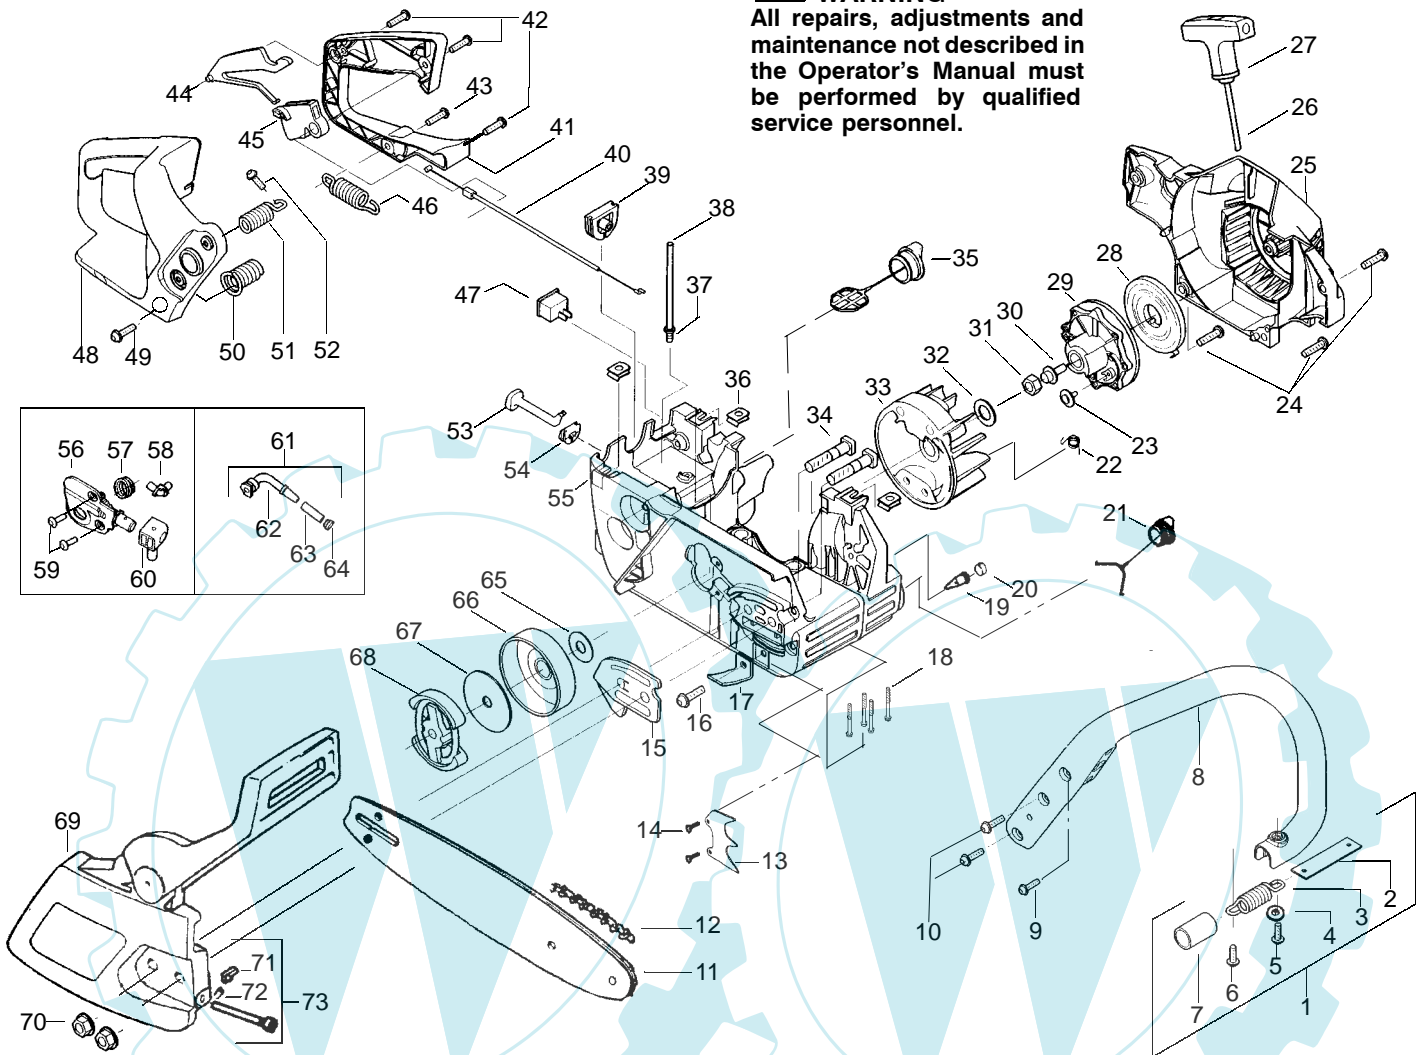

Ref.	Part No.	Description	Ref.	Part No.	Description	Ref.	Part No.	Description
1.	530047963	Assy.-Isolator	27.	530056402	Handle-Starter	53.	530047605	Knob-Choke
2.	530047608	Strap-Limiter	28.	530027531	Spring-Recoil	54.	530049005	Grommet-Knob
3.	530042082	Spring-Isolator	29.	530037817	Pulley-Starter	55.	530056597	Assy-Chassis (incl. 19-21,34-36)
4.	530015123	Washer	30.	530015920	Screw	56.	530071259	Kit-Oil Pump (Incls. 57,58,60)
5.	530016018	Screw	31.	530016134	Nut-Flywheel	57.	530037820	Gear-Worm Spring
6.	530015843	Screw	32.	530015127	Washer-Flywheel	58.	530049477	Elbow-Oil Pickup
7.	530036142	Sleeve-AV Spring	33.	530039209	Assy-Flywheel	59.	530016064	Screw
8.	530047583	Handle-Front	34.	530016133	Bolt-Bar	60.	530019206	Seal Block
9.	530015940	Screw	35.	530047192	Assy-Fuel Cap	61.	530047663	Assy-Oil Pickup (Incl. 62-64)
10.	530015814	Screw	36.	530015922	Nut-U-Type	62.	530038373	Pick-up Oiler
11.	---	Bar - 14"	37.	530023877	Fitting-fuel line	63.	530037821	Filter-Oil
12.	---	Chain 14"	38.	530069216	Kit-Fuel line (large)	64.	530030189	Plug-Oil Filter
13.	530014381	Kit-Assy Spike(incl.14)	39.	530047631	Grommet-Cable	65.	530015907	Washer-Thrust
14.	530015805	Screw	40.	530047602	Cable-Throttle	66.	530047061	Assy.-Clutch Drum w/bearing
15.	530038238	Plate-Bar Mounting	41.	530047581	Cover-Rear Handle	67.	530015611	Washer-Clutch
16.	530015814	Screw	42.	530015906	Screw	68.	530014949	Assy. Clutch
17.	530029850	Chain Catcher	43.	530015886	Screw	69.	530054736	Assy-Chain Brake
18.	530016132	Screw	44.	530036098	Lockout-Throttle	70.	530015917	Nut-Bar Mounting
19.	530026119	Check Valve	45.	530036097	Trigger-Throttle	71.	530015826	Pin-Retainer
20.	530038264	Plug-Bronze Vent	46.	530042082	Spring	72.	530038593	Retainer
21.	530010846	Assy-Oil Cap	47.	530069572	Kit-Switch	73.	530069611	Kit-Bar Adjust
22.	530023817	Spring-Starter Dog	48.	530047582	Handle - Rear			
23.	530016080	Screw	49.	530015814	Screw			
24.	530015892	Screw	50.	530053274	Assy. Isolator - lower			
25.	530054175	Housing-Fan	51.	530071385	Kit-Isolator (Upper)			
26.	530069232	Kit-Rope	52.	530015875	Screw			