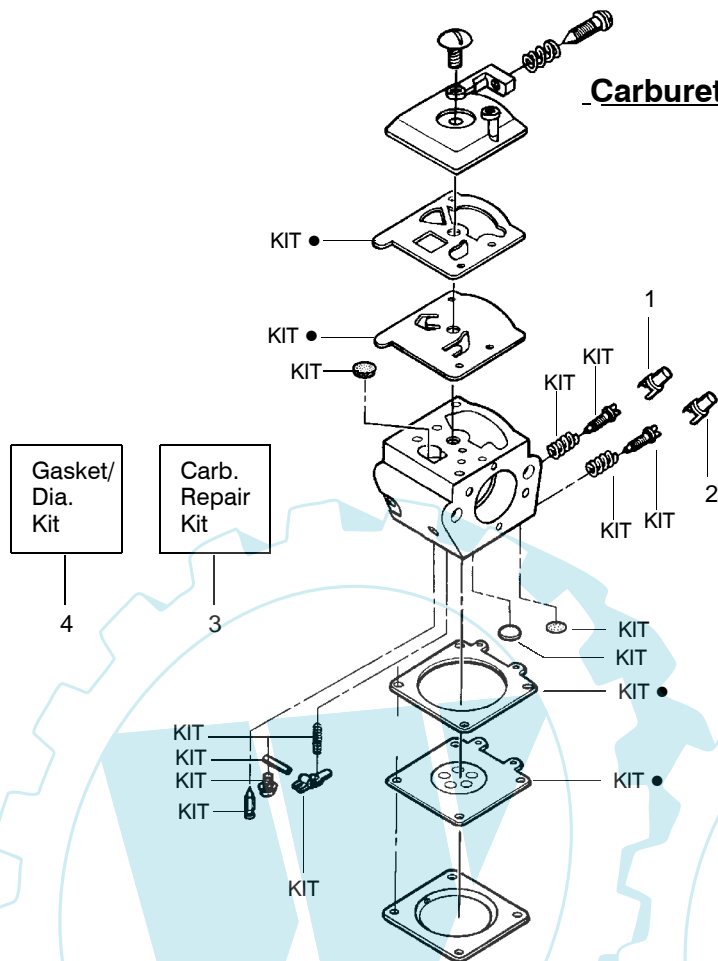

WARNING

All repairs, adjustments and maintenance not described in the Operator's Manual must be performed by qualified service personnel.

Ref.	Part No.	Description	Ref.	Part No.	Description	Ref.	Part No.	Description
1.	530016153	Screw	19.	530036103	Screen-Spark	36.	530047604	Housing-Air Filter
2.	530055462	Shield-Cylinder	20.	530037813	Diffuser-Muffler	37.	530016101	Nut
3.	530047213	Assy-Air Purge	21.	530069608	Gasket-Muffler (kit)	38.	530037793	Air Filter - Foam
4.	530015780	Screw	22.	530047207	Assy-Muffler	39.	530031135	Wrench-Bar
5.	530095646	Assy-Fuel Pick-up	23.	530047062	Assy-Crankshaft	40.	530069608	Kit-Engine Gasket (incl. 36,32,23)
6.	530069247	Kit-Line Purge/Carb. (Small Dia)	24.	530037935	Cap-Crankcase			
7.	530069216	Kit-Line Purge/Tank (large line)	25.	530056363	Assy-Seal & Bearing			
8.	530035526	Grommet-Carb Adjust.	26.	530029805	Ring-Piston			
9.	530054144	Seal-Carb Adapter	27.	530015697	Retainer - Piston Pin			
10.	952030150	Spark Plug (RCJ-7Y)	28.	530069604	Kit-Piston - (incl. 26-27)			
11.	530016136	Clip-High Tension Lead	29.	530069606	Kit-Cylinder			
12.	530049117	Assy-Wire Harness (Includes switch)	30.	530069608	Gasket-Carb. Adapter (kit)			
13.	530015814	Screw	31.	530016187	Screw			
14.	530039167	Module-Ignition	32.	530049700	Carb. Adapter	↗	530163640	Manual- (Scan)
15.	530047442	Strap-Ground	33.	530016386	Screw	↗	530163641	Manual - (Euro I)
16.	530037652	Insulator-Heat	34.	530069608	Carb. Gasket (kit)	↗	530163642	Manual - (Euro II)
17.	530049870	Back Plate-Muffler	35.	---	Kit-Carburetor		530054781	Decal-Warning
18.	530016132	Screw		530069722	(WT-391)			
				↗ 530071621	(WT-625)			
								Not Shown

Carburetor Assembly – WT-391 – #530069722

Ref.	Part No.	Description
1.	530038479	Limiter Cap–High
2.	530038478	Limiter Cap–Low
3.	530069826	Carburetor Repair Kit (KIT= Indicates Contents) & Includes Limiter Caps
4.	530069844	Gasket/Diaphragm Kit (● = Indicates Contents)