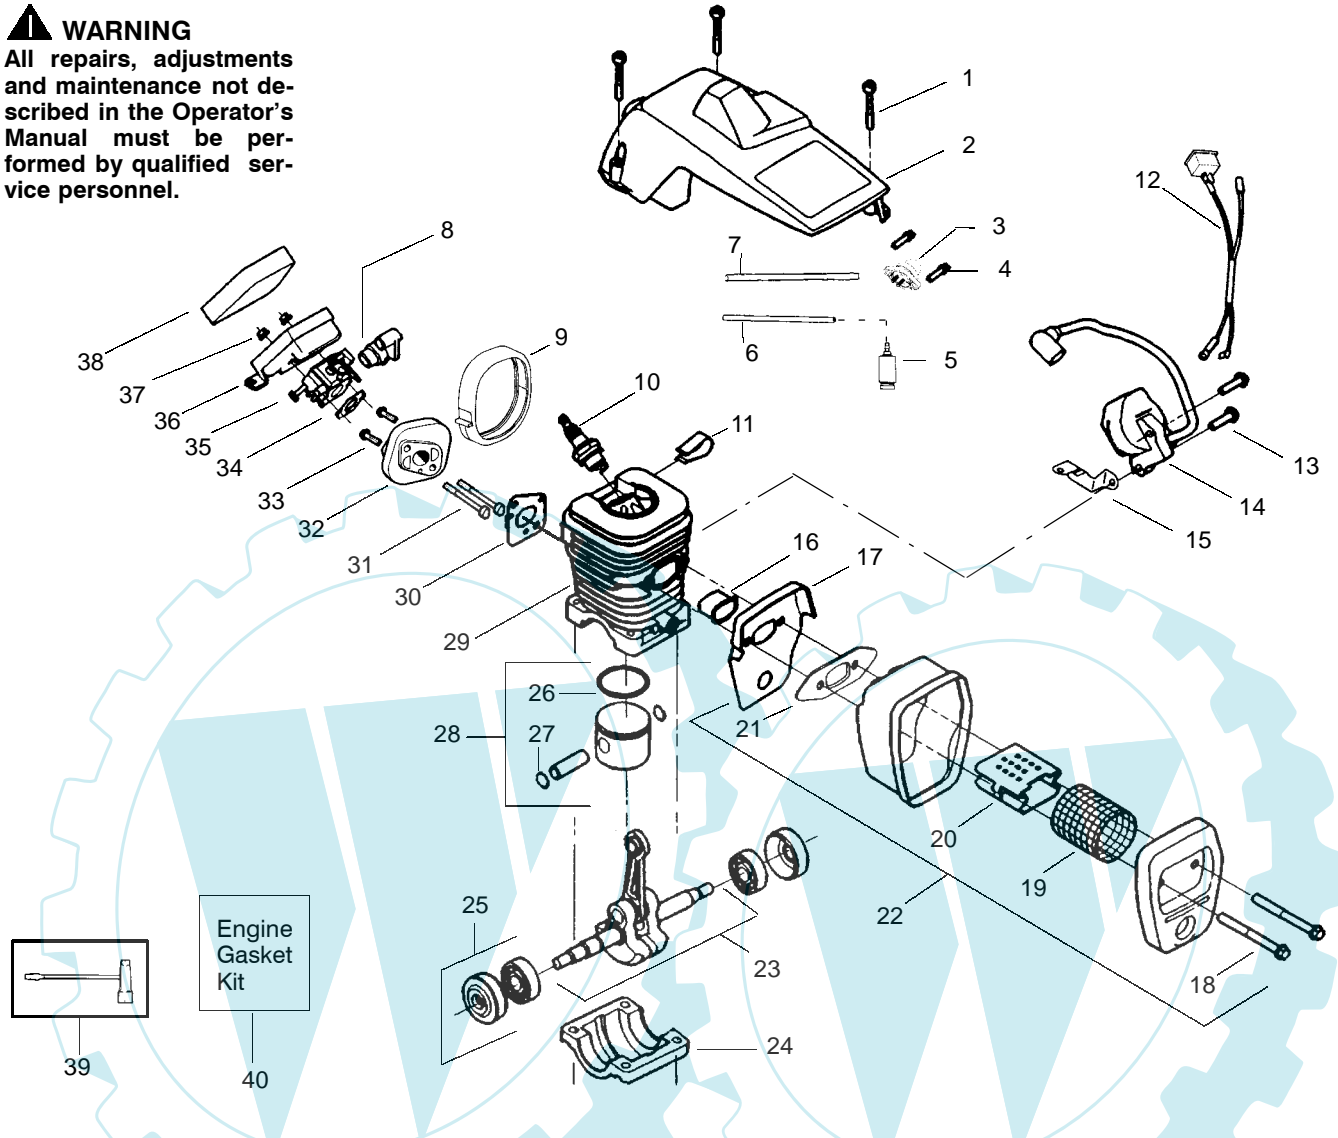

PARTS LIST NO. 530087662		OKAY® PARTS LIST	CHAIN SAW MODEL(S) M335	
DATE 11/26/02	Replaces 87662 - 07/23/02		Note: Illustration may differ from actual model due to design changes	PAGE NO. 2

WARNING

All repairs, adjustments and maintenance not described in the Operator's Manual must be performed by qualified service personnel.

Ref.	Part No.	Description	Ref.	Part No.	Description	Ref.	Part No.	Description
1.	530016153	Screw	19.	530036103	Screen-Spark	36.	530047604	Housing-Air Filter
2.	530055462	Shield-Cylinder	20.	530037813	Diffuser-Muffler	37.	530016101	Nut
3.	530047213	Assy-Air Purge	21.	530069608	Gasket-Muffler (kit)	38.	530037793	Air Filter - Foam
4.	530015780	Screw	22.	530047207	Assy-Muffler	39.	530031135	Wrench-Bar
5.	530095646	Assy-Fuel Pick-up	23.	530047062	Assy-Crankshaft	40.	530069608	Kit-Engine Gasket (incl. 36,32,23)
6.	530069247	Kit-Line Purge/Carb. (Small Dia)	24.	530037935	Cap-Crankcase			
7.	530069216	Kit-Line Purge/Tank (large line)	25.	530056363	Assy-Seal & Bearing			
8.	530035526	Grommet-Carb Adjust.	26.	530029805	Ring-Piston			
9.	530054144	Seal-Carb Adapter	27.	530015697	Retainer - Piston Pin			
10.	952030150	Spark Plug (RCJ-7Y)	28.	530069604	Kit-Piston - (incl. 26-27)			
11.	530016136	Clip-High Tension Lead	29.	530069606	Kit-Cylinder			
12.	530049117	Assy-Wire Harness (Includes switch)	30.	530069608	Gasket-Carb. Adapter (kit)			
13.	530015814	Screw	31.	530016187	Screw			
14.	530039167	Module-Ignition	32.	530049700	Carb. Adapter	↗	530163640	Manual- (Scan)
15.	530047442	Strap-Ground	33.	530016386	Screw	↗	530163641	Manual - (Euro I)
16.	530037652	Insulator-Heat	34.	530069608	Carb. Gasket (kit)	↗	530163642	Manual - (Euro II)
17.	530049870	Back Plate-Muffler	35.	---	Kit-Carburetor		530054781	Decal-Warning
18.	530016132	Screw		530069722	(WT-391)			
				↗ 530071621	(WT-625)			
								Not Shown

↗ = NEW PART NUMBER FOR THIS IPL

★ = REFER TO THE SERVICE REFERENCE INDICATED FOR MORE INFORMATION. (LOCATED AT END OF IPL)